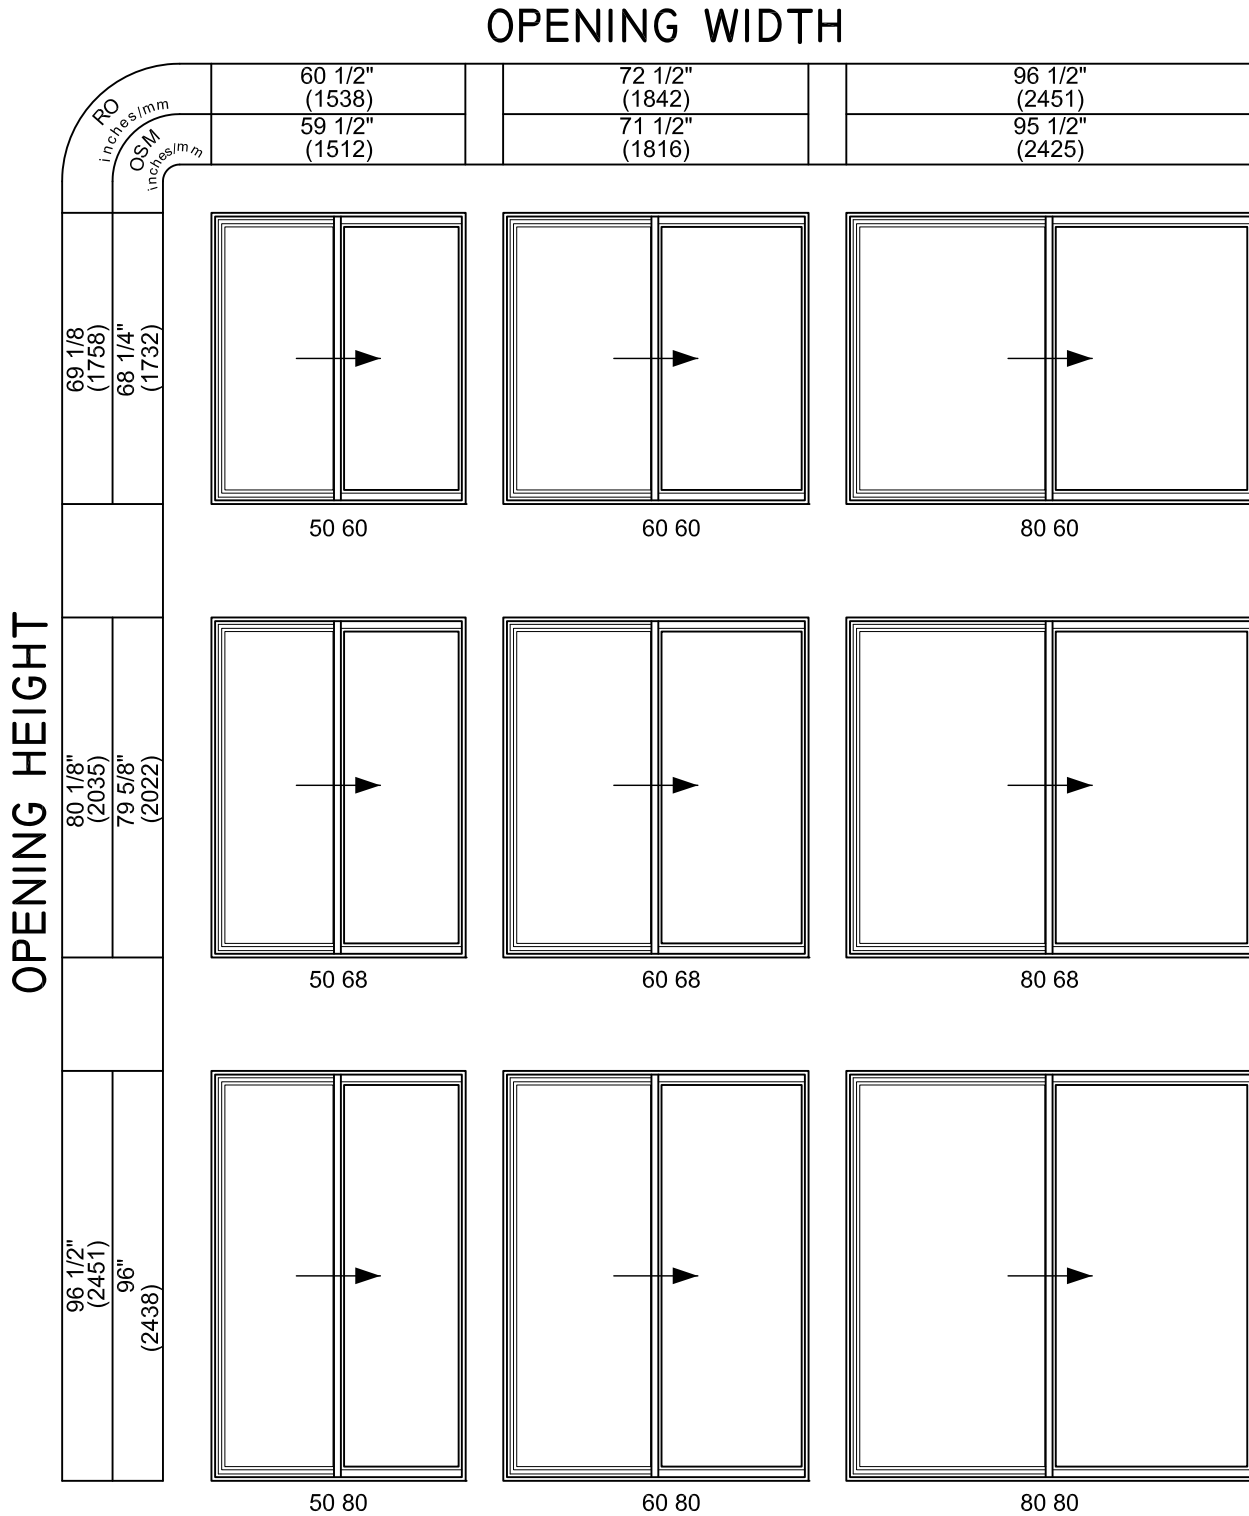

ALL WEATHER
AT HOME

Viscount

Viscount Elevations
PDP