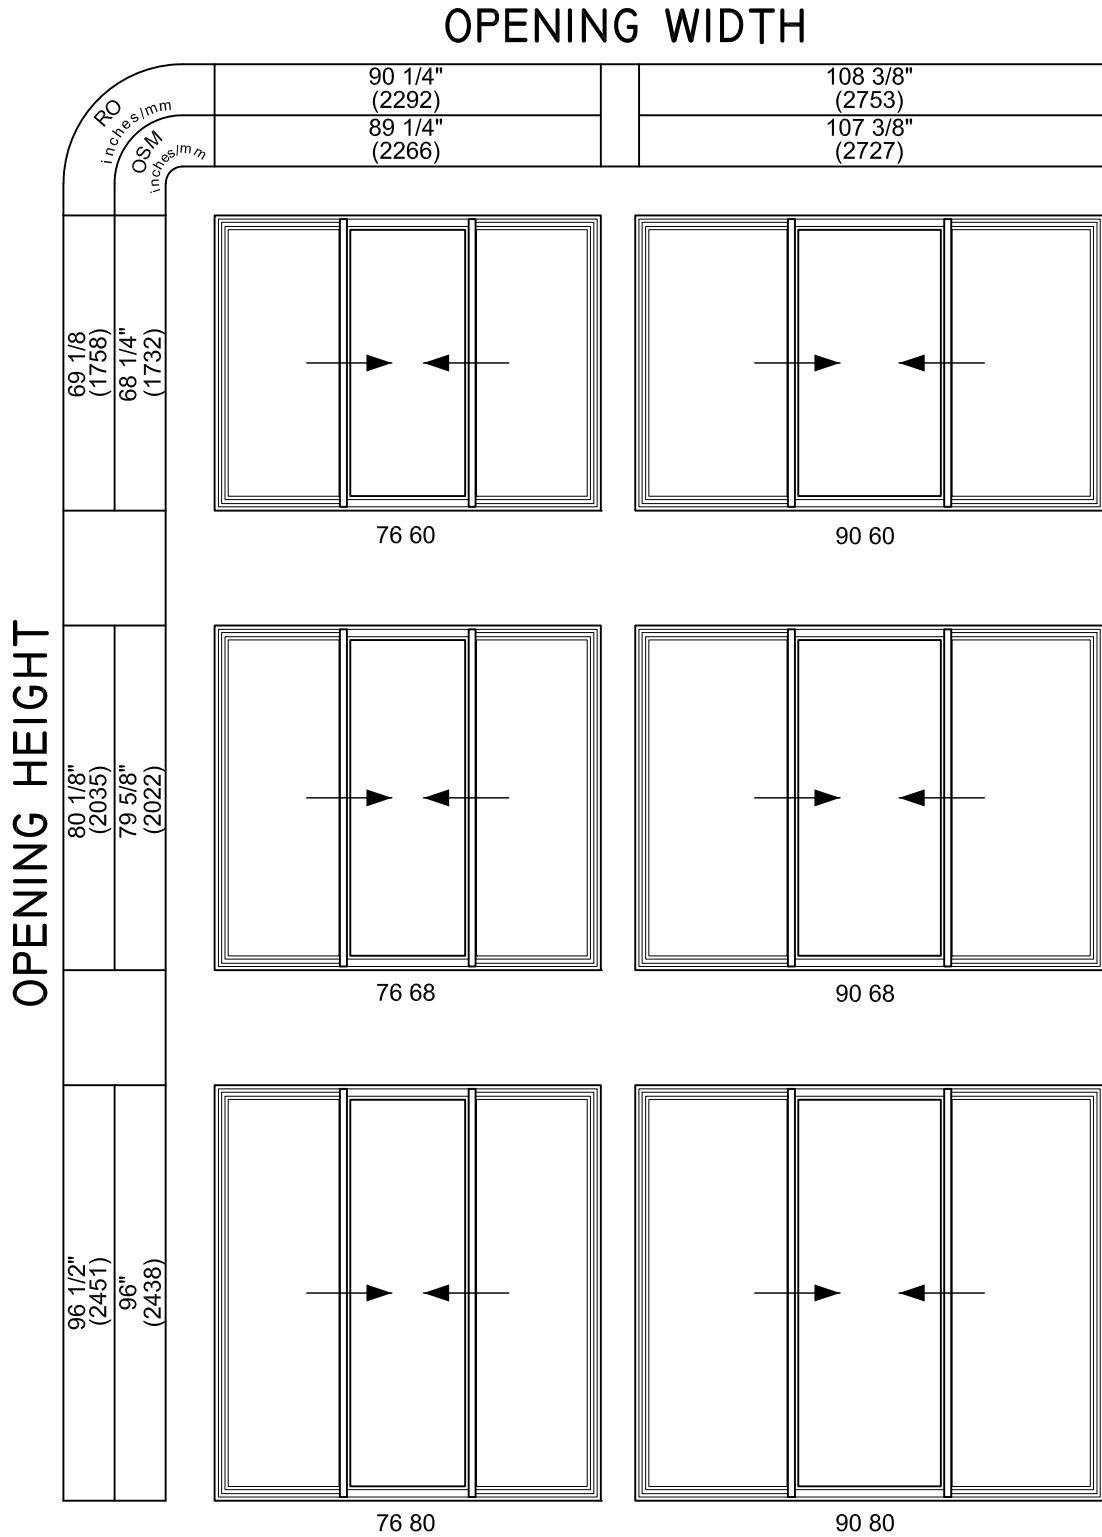

Viscount Elevations
PDP

ALL WEATHER
AT HOME

Viscount

Viscount Elevations
PDP