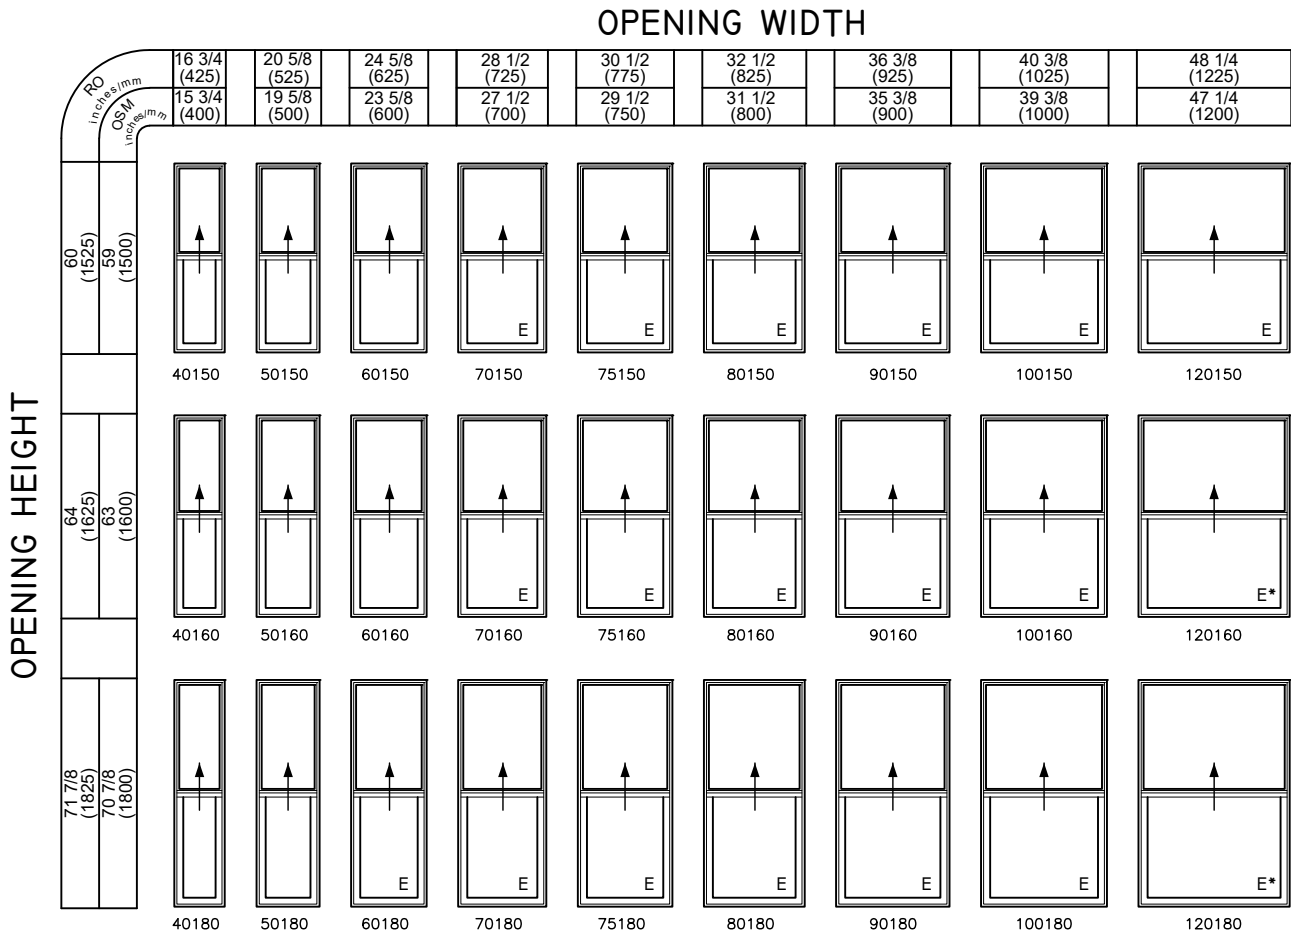

Alpine

6700 Series | SINGLE HUNG

E = THESE WINDOWS MEET CANADIAN EGRESS REQUIREMENTS.
E* = THESE WINDOWS MEET CANADIAN EGRESS REQUIREMENTS, BUT ARE NOT AVAILABLE IN TRIPANE.