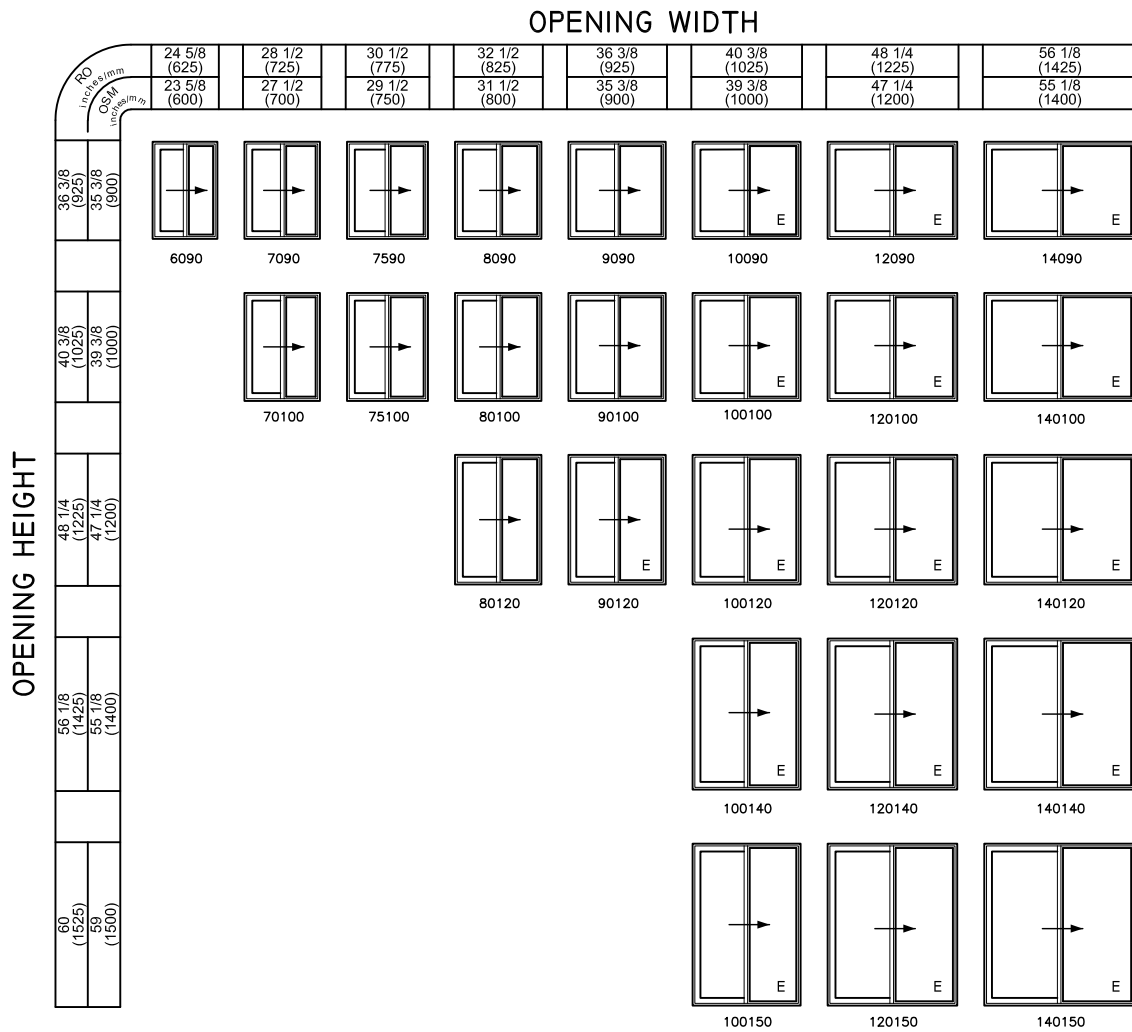

E = THESE WINDOWS MEET CANADIAN EGRESS REQUIREMENTS.