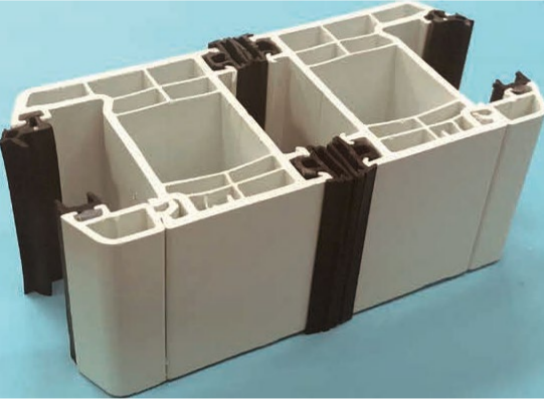

**Profile Material: UV Protect PVC (uPVC)**  
**Building Code Compliance: NAFS 11, PG30**

**Panel (ea) width: Min 28" / Max 34-1/4"**  
**Panel (ea) height: Min 28" / Max 96"**

Hardware		Door Catch	Jamb Ext.	Cladding, Jamb Adaptor & Nail Fin	Retractable Rolling Screen			
Door Handles	Other				Type	Height (in)	Width (in)	Frame & Mesh Color
Solid brass, contemporary style with a full cylinder.  Available in black & brushed chrome colors only.	Locks are stainless steel, multi-point systems with one hand operation for convenience and durability.  Roller assemblies specially designed "FoldNslide" type available in either top-hung or bottom hung operation	Available Standard on all doors (based on number of panels)	Not Available	Not Available	Single	Custom as per door RO size	Black	
					Double			
Available up to 20 feet as a single screen, and up to 40 feet as a double screen. Adds 1-1/4" to frame on the inside								