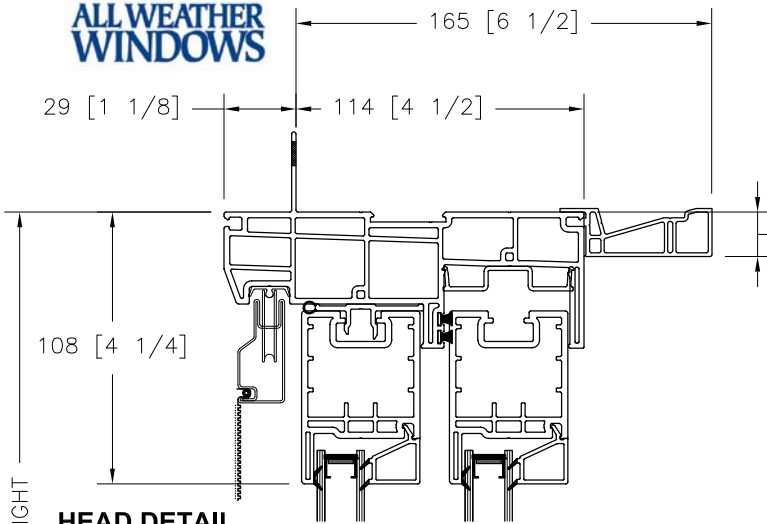

## PVC PATIO DOORS

**PATIO DOOR SERIES**  
SECTION DETAILS  
FFO

**HEAD DETAIL**  
FRAME DIMENSIONS

**SECTION A - A**

**SILL DETAIL**  
FRAME DIMENSIONS

**SAMPLE ELEVATION**  
EXTERIOR VIEW

**SECTION B - B**

**JAMB DETAIL**  
FRAME DIMENSIONS

## PVC PATIO DOORS

**PATIO DOOR SERIES**  
SECTION DETAILS  
FOF

**HEAD DETAIL**  
FRAME DIMENSIONS

**SECTION A - A**

**SILL DETAIL**  
FRAME DIMENSIONS

**SAMPLE ELEVATION**  
EXTERIOR VIEW

**SECTION B - B**