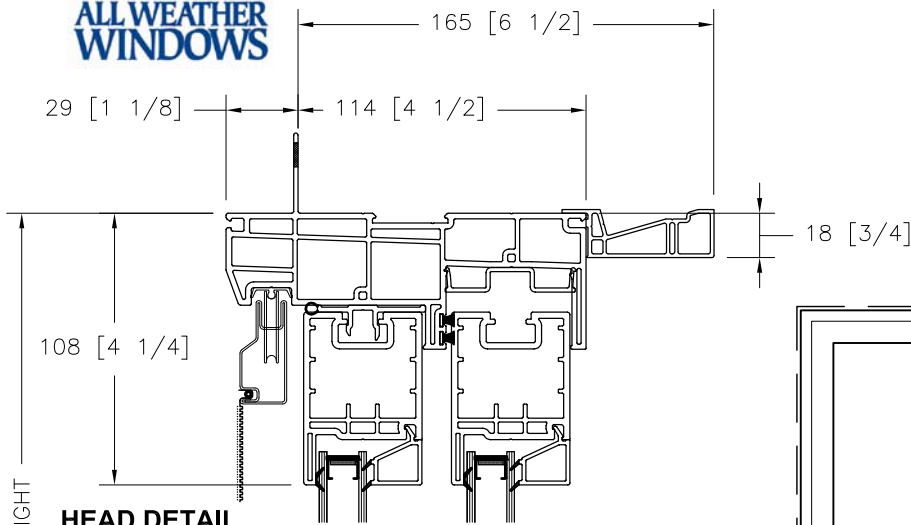

## PVC PATIO DOORS

**PATIO DOOR SERIES**  
SECTION DETAILS  
FO

**HEAD DETAIL**  
FRAME DIMENSIONS

**SECTION A - A**

**SILL DETAIL**  
FRAME DIMENSIONS

**SECTION B - B**

**SAMPLE ELEVATION**  
EXTERIOR VIEW

VANTAGE PATIO DOOR  
C/W DUAL SEALED UNIT

**JAMB DETAIL**  
FRAME DIMENSIONS

## PVC PATIO DOORS

**PATIO DOOR SERIES**  
SECTION DETAILS  
FFO

**HEAD DETAIL**  
FRAME DIMENSIONS

**SECTION A - A**

**SILL DETAIL**  
FRAME DIMENSIONS

**SAMPLE ELEVATION**  
EXTERIOR VIEW

**SECTION B - B**