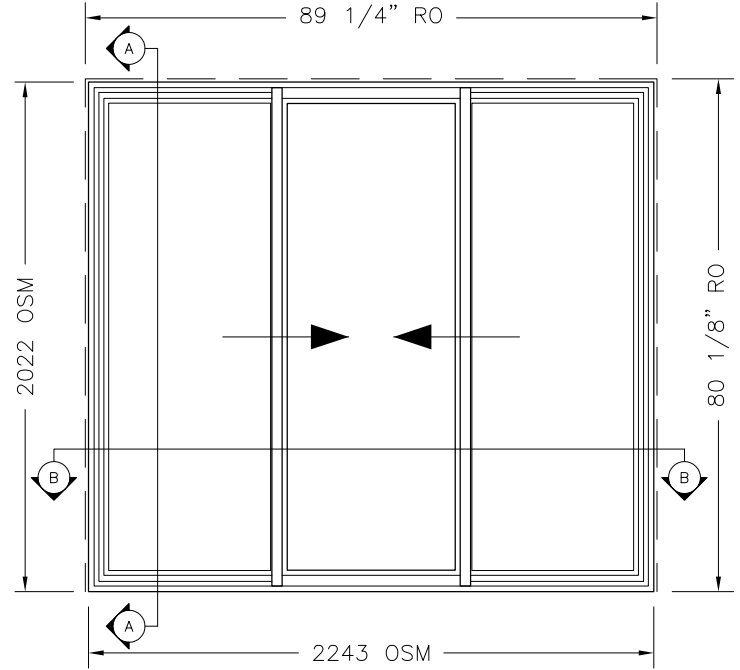

VISCOUNT PVC PATIO DOORS

PATIO DOOR SERIES
SECTION DETAILS
OFO

HEAD DETAIL
2x6 STUD WALL

SECTION A - A

ROUGH OPENING HEIGHT
OSM FRAME HEIGHT

SILL DETAIL
2x6 STUD WALL

SAMPLE ELEVATION
EXTERIOR VIEW

JAMB DETAIL
2x6 STUD WALL