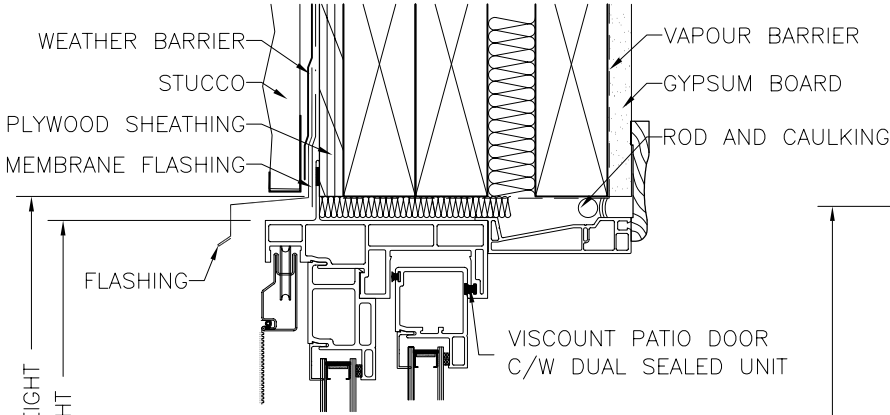

**ALL WEATHER
WINDOWS**

Clear Beauty & Innovation™

VISCOUNT PVC PATIO DOORS

**PATIO DOOR SERIES
SECTION DETAILS
FO**

HEAD DETAIL
2x6 STUD WALL

SECTION A - A

SILL DETAIL
2x6 STUD WALL

SAMPLE ELEVATION
EXTERIOR VIEW

SECTION B - B

JAMB DETAIL
2x6 STUD WALL

**ALL WEATHER
WINDOWS**

Clear Beauty & Innovation™

VISCOUNT PVC PATIO DOORS

**PATIO DOOR SERIES
SECTION DETAILS
P/O/F**

SAMPLE ELEVATION
EXTERIOR VIEW

SILL DETAIL
2x6 STUD WALL

VISCOUNT PVC PATIO DOORS

PATIO DOOR SERIES
SECTION DETAILS
OFO

HEAD DETAIL
2x6 STUD WALL

SECTION A - A

ROUGH OPENING HEIGHT
OSM FRAME HEIGHT

SILL DETAIL
2x6 STUD WALL

SAMPLE ELEVATION
EXTERIOR VIEW

JAMB DETAIL
2x6 STUD WALL