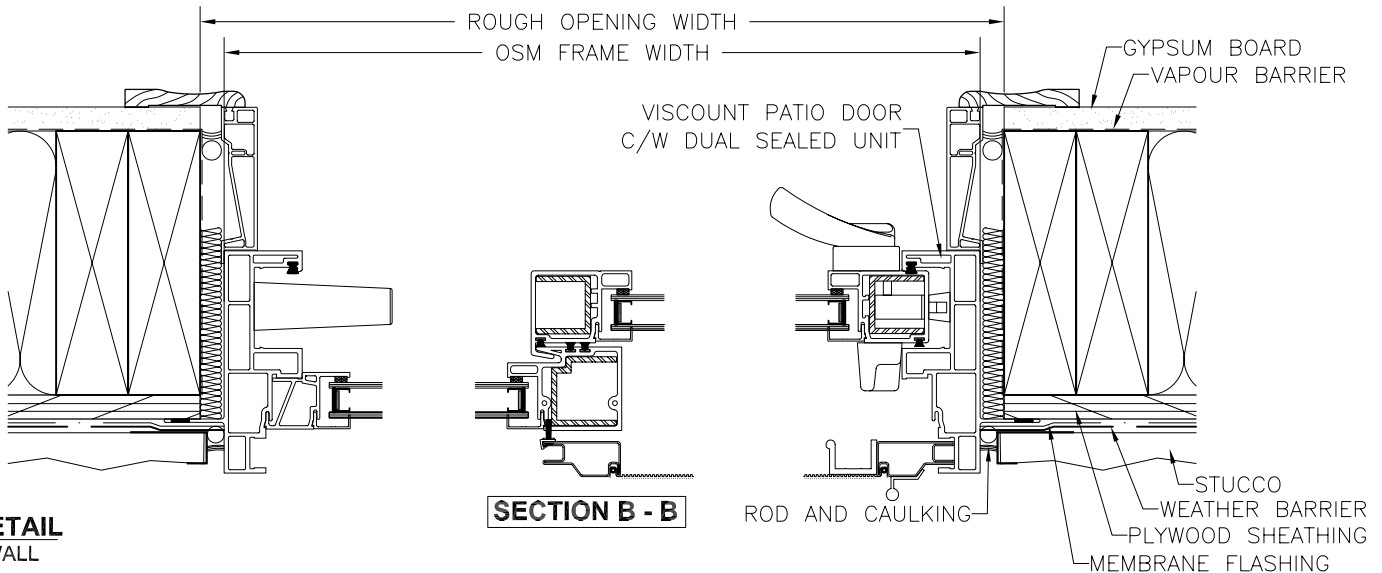

SECTION B - B

JAMB DETAIL
2x6 STUD WALL

**ALL WEATHER
WINDOWS**

Clear Beauty & Innovation™

VISCOUNT PVC PATIO DOORS

**PATIO DOOR SERIES
SECTION DETAILS
P/O/F**

SAMPLE ELEVATION
EXTERIOR VIEW

SILL DETAIL
2x6 STUD WALL

VISCOUNT PVC PATIO DOORS

PATIO DOOR SERIES
SECTION DETAILS
OFO

HEAD DETAIL
2x6 STUD WALL

SECTION A - A

ROUGH OPENING HEIGHT
OSM FRAME HEIGHT

SILL DETAIL
2x6 STUD WALL

SAMPLE ELEVATION
EXTERIOR VIEW

JAMB DETAIL
2x6 STUD WALL