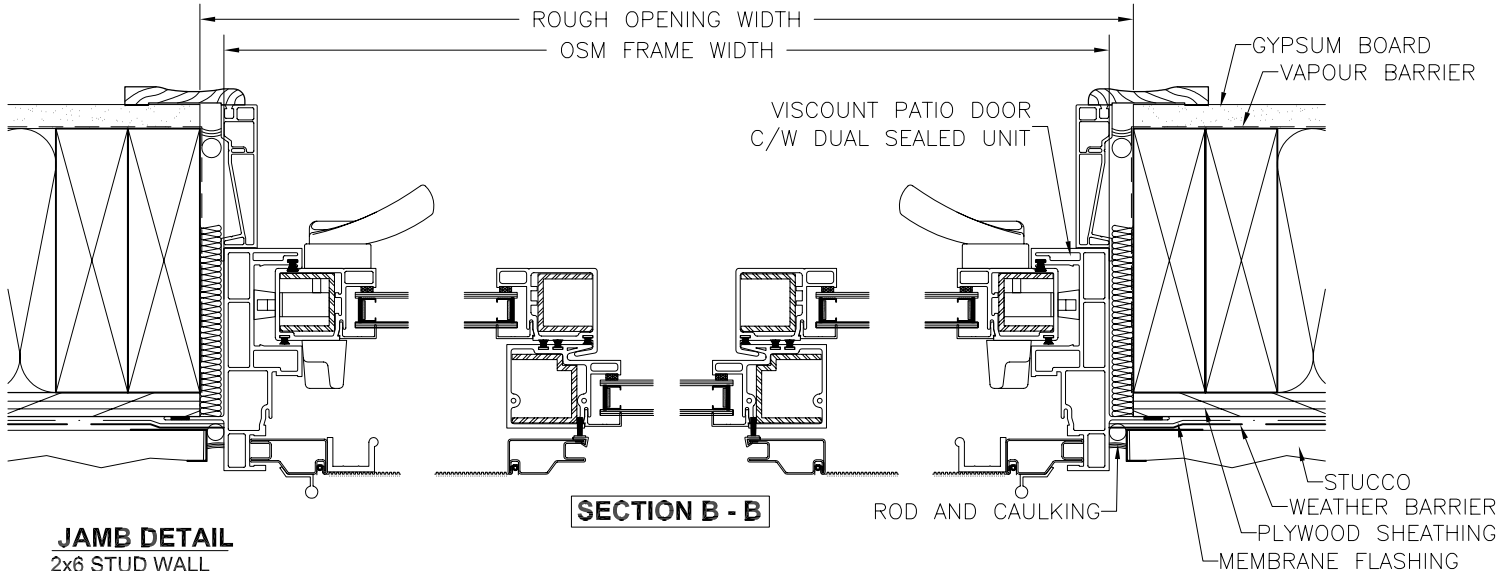

VISCOUNT PVC PATIO DOORS

PATIO DOOR SERIES
SECTION DETAILS
OFO

HEAD DETAIL
2x6 STUD WALL

SECTION A - A

ROUGH OPENING HEIGHT
OSM FRAME HEIGHT

SILL DETAIL
2x6 STUD WALL

SAMPLE ELEVATION
EXTERIOR VIEW

JAMB DETAIL
2x6 STUD WALL

SECTION B - B

**ALL WEATHER
WINDOWS**

Clear Beauty & Innovation™

VISCOUNT PVC PATIO DOORS

**PATIO DOOR SERIES
SECTION DETAILS
P/OFO**

MULLION DETAIL
2x6 STUD WALL

SECTION A - A

SILL DETAIL
2x6 STUD WALL