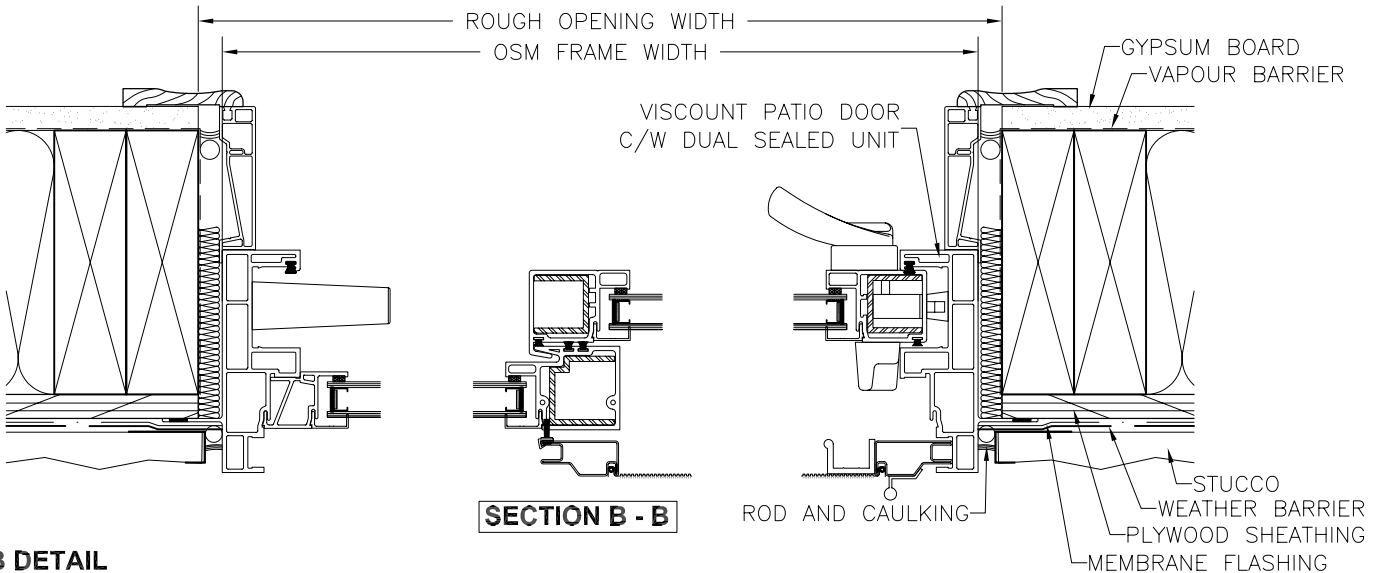

**ALL WEATHER
WINDOWS**

Clear Beauty & Innovation™

VISCOUNT PVC PATIO DOORS

**PATIO DOOR SERIES
SECTION DETAILS
FO**

HEAD DETAIL
2x6 STUD WALL

SECTION A - A

SILL DETAIL
2x6 STUD WALL

SAMPLE ELEVATION
EXTERIOR VIEW

SECTION B - B

JAMB DETAIL
2x6 STUD WALL

**ALL WEATHER
WINDOWS**

Clear Beauty & Innovation™

VISCOUNT PVC PATIO DOORS

**PATIO DOOR SERIES
SECTION DETAILS
P/O/F**

SAMPLE ELEVATION
EXTERIOR VIEW

SILL DETAIL
2x6 STUD WALL

VISCOUNT PVC PATIO DOORS

PATIO DOOR SERIES
SECTION DETAILS
OFO

HEAD DETAIL
2x6 STUD WALL

SECTION A - A

ROUGH OPENING HEIGHT
OSM FRAME HEIGHT

SILL DETAIL
2x6 STUD WALL

SAMPLE ELEVATION
EXTERIOR VIEW

JAMB DETAIL
2x6 STUD WALL