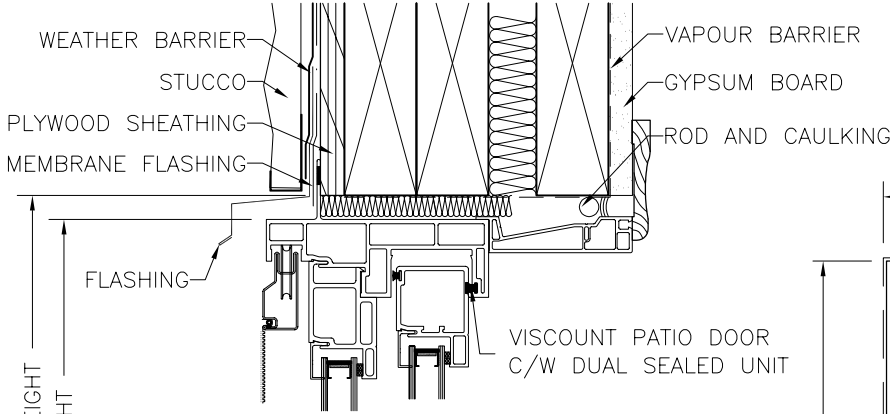

SECTION B - B

JAMB DETAIL
2x6 STUD WALL

**ALL WEATHER
WINDOWS**

Clear Beauty & Innovation™

VISCOUNT PVC PATIO DOORS

**PATIO DOOR SERIES
SECTION DETAILS
P/O/F**

SAMPLE ELEVATION
EXTERIOR VIEW

SILL DETAIL
2x6 STUD WALL

VISCOUNT PVC PATIO DOORS

PATIO DOOR SERIES
SECTION DETAILS
OFO

HEAD DETAIL
2x6 STUD WALL

SECTION A - A

ROUGH OPENING HEIGHT
OSM FRAME HEIGHT

SILL DETAIL
2x6 STUD WALL

SAMPLE ELEVATION
EXTERIOR VIEW

JAMB DETAIL
2x6 STUD WALL