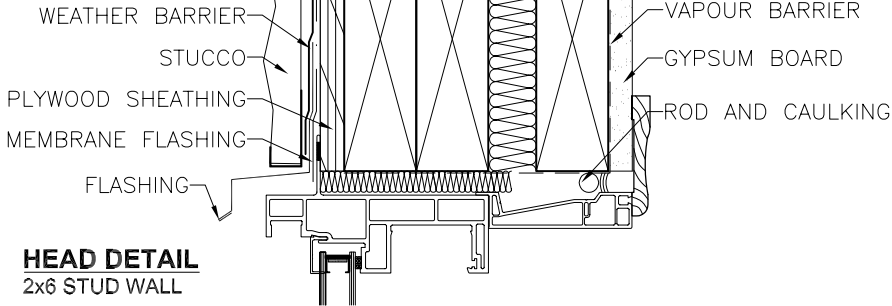

SECTION B - B

JAMB DETAIL
2x6 STUD WALL

**ALL WEATHER
WINDOWS**

Clear Beauty & Innovation™

VISCOUNT PVC PATIO DOORS

**PATIO DOOR SERIES
SECTION DETAILS
P/O/F**

SAMPLE ELEVATION
EXTERIOR VIEW

SILL DETAIL
2x6 STUD WALL

VISCOUNT PVC PATIO DOORS

PATIO DOOR SERIES
SECTION DETAILS
OFO

HEAD DETAIL
2x6 STUD WALL

SECTION A - A

ROUGH OPENING HEIGHT
OSM FRAME HEIGHT

SILL DETAIL
2x6 STUD WALL

SAMPLE ELEVATION
EXTERIOR VIEW

JAMB DETAIL
2x6 STUD WALL