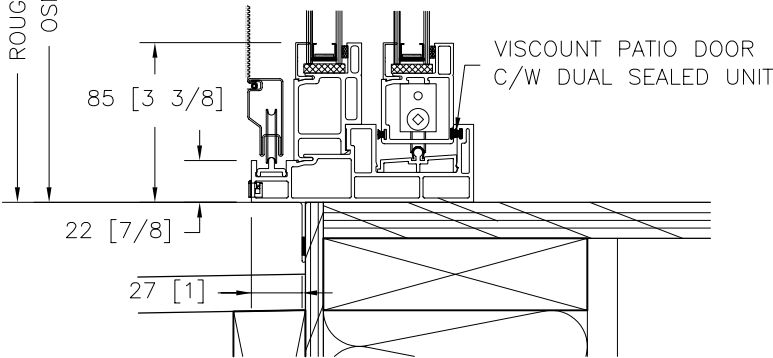

**ALL WEATHER
WINDOWS**

Clear Beauty & Innovation™

VISCOUNT PVC PATIO DOORS

**PATIO DOOR SERIES
SECTION DETAILS
FO**

HEAD DETAIL
2x6 STUD WALL

SECTION A - A

SILL DETAIL
2x6 STUD WALL

SAMPLE ELEVATION
EXTERIOR VIEW

SECTION B - B

JAMB DETAIL
2x6 STUD WALL

**ALL WEATHER
WINDOWS**

Clear Beauty & Innovation™

VISCOUNT PVC PATIO DOORS

**PATIO DOOR SERIES
SECTION DETAILS
P/O/F**

SAMPLE ELEVATION
EXTERIOR VIEW

SILL DETAIL
2x6 STUD WALL

VISCOUNT PVC PATIO DOORS

PATIO DOOR SERIES
SECTION DETAILS
OFO

HEAD DETAIL
2x6 STUD WALL

SECTION A - A

ROUGH OPENING HEIGHT
OSM FRAME HEIGHT

SILL DETAIL
2x6 STUD WALL

SAMPLE ELEVATION
EXTERIOR VIEW

JAMB DETAIL
2x6 STUD WALL