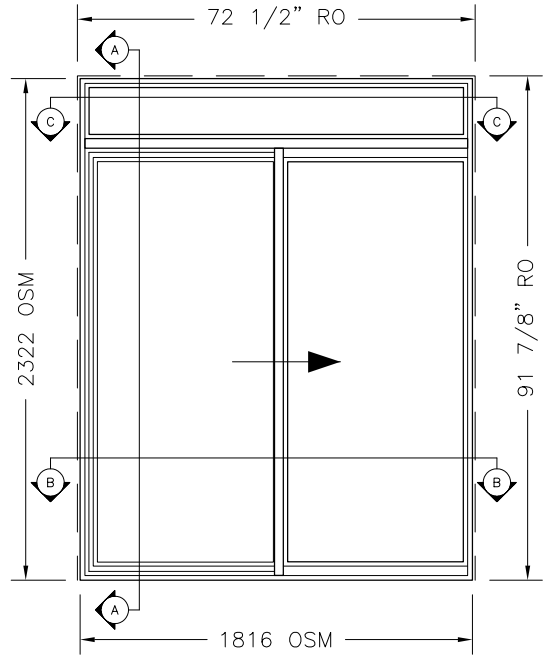

SECTION B - B

JAMB DETAIL
2x6 STUD WALL

**ALL WEATHER
WINDOWS**

Clear Beauty & Innovation™

VISCOUNT PVC PATIO DOORS

**PATIO DOOR SERIES
SECTION DETAILS
P/O/F**

SAMPLE ELEVATION
EXTERIOR VIEW

SILL DETAIL
2x6 STUD WALL

VISCOUNT PVC PATIO DOORS

PATIO DOOR SERIES
SECTION DETAILS
OFO

HEAD DETAIL
2x6 STUD WALL

SECTION A - A

ROUGH OPENING HEIGHT
OSM FRAME HEIGHT

SILL DETAIL
2x6 STUD WALL

SAMPLE ELEVATION
EXTERIOR VIEW

JAMB DETAIL
2x6 STUD WALL