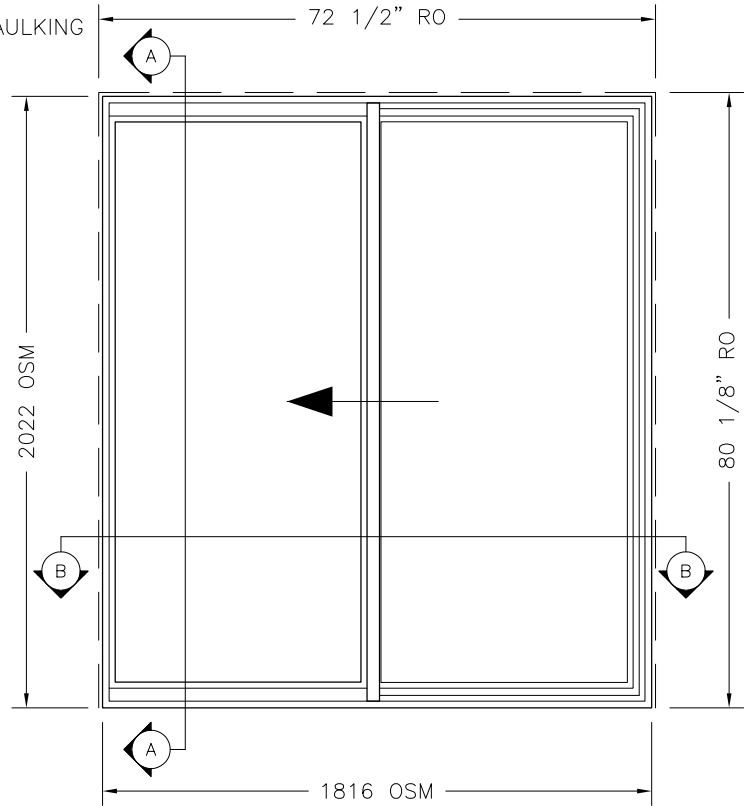

**ALL WEATHER
WINDOWS**

Clear Beauty & Innovation™

VISCOUNT PVC PATIO DOORS

**PATIO DOOR SERIES
SECTION DETAILS
FO**

HEAD DETAIL
2x6 STUD WALL

SECTION A - A

SILL DETAIL
2x6 STUD WALL

SAMPLE ELEVATION
EXTERIOR VIEW

SECTION B - B

JAMB DETAIL
2x6 STUD WALL

**ALL WEATHER
WINDOWS**

Clear Beauty & Innovation™

VISCOUNT PVC PATIO DOORS

**PATIO DOOR SERIES
SECTION DETAILS
P/O/F**

SAMPLE ELEVATION
EXTERIOR VIEW

SILL DETAIL
2x6 STUD WALL

VISCOUNT PVC PATIO DOORS

PATIO DOOR SERIES
SECTION DETAILS
OFO

HEAD DETAIL
2x6 STUD WALL

SECTION A - A

ROUGH OPENING HEIGHT
OSM FRAME HEIGHT

SILL DETAIL
2x6 STUD WALL

SAMPLE ELEVATION
EXTERIOR VIEW

JAMB DETAIL
2x6 STUD WALL