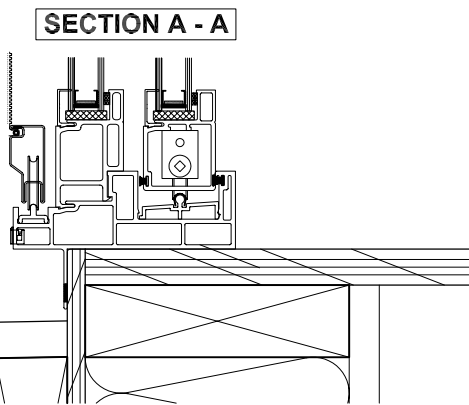

SECTION B - B

JAMB DETAIL
2x6 STUD WALL

**ALL WEATHER
WINDOWS**

Clear Beauty & Innovation™

VISCOUNT PVC PATIO DOORS

**PATIO DOOR SERIES
SECTION DETAILS
P/O/F**

SAMPLE ELEVATION
EXTERIOR VIEW

SILL DETAIL
2x6 STUD WALL

VISCOUNT PVC PATIO DOORS

PATIO DOOR SERIES
SECTION DETAILS
OFO

HEAD DETAIL
2x6 STUD WALL

SECTION A - A

ROUGH OPENING HEIGHT
OSM FRAME HEIGHT

SILL DETAIL
2x6 STUD WALL

SAMPLE ELEVATION
EXTERIOR VIEW

JAMB DETAIL
2x6 STUD WALL