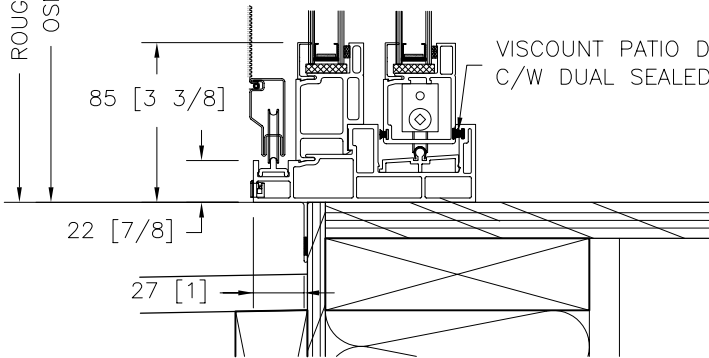

VISCOUNT PVC PATIO DOORS

PATIO DOOR SERIES
SECTION DETAILS
OFO

HEAD DETAIL
2x6 STUD WALL

SECTION A - A

ROUGH OPENING HEIGHT
OSM FRAME HEIGHT

SILL DETAIL
2x6 STUD WALL

SAMPLE ELEVATION
EXTERIOR VIEW

JAMB DETAIL
2x6 STUD WALL