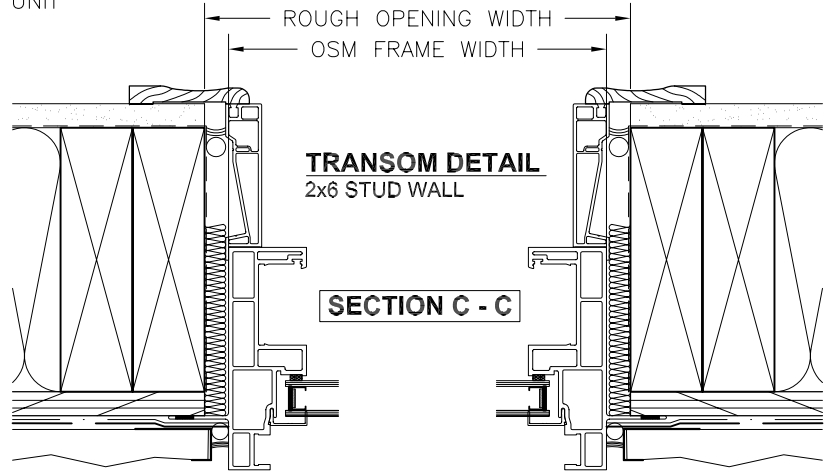

SECTION B - B

JAMB DETAIL
2x6 STUD WALL

**ALL WEATHER
WINDOWS**

Clear Beauty & Innovation™

VISCOUNT PVC PATIO DOORS

**PATIO DOOR SERIES
SECTION DETAILS
P/O/F**

SAMPLE ELEVATION
EXTERIOR VIEW

SILL DETAIL
2x6 STUD WALL

VISCOUNT PVC PATIO DOORS

PATIO DOOR SERIES
SECTION DETAILS
OFO

HEAD DETAIL
2x6 STUD WALL

SECTION A - A

ROUGH OPENING HEIGHT
OSM FRAME HEIGHT

SILL DETAIL
2x6 STUD WALL

SAMPLE ELEVATION
EXTERIOR VIEW

JAMB DETAIL
2x6 STUD WALL